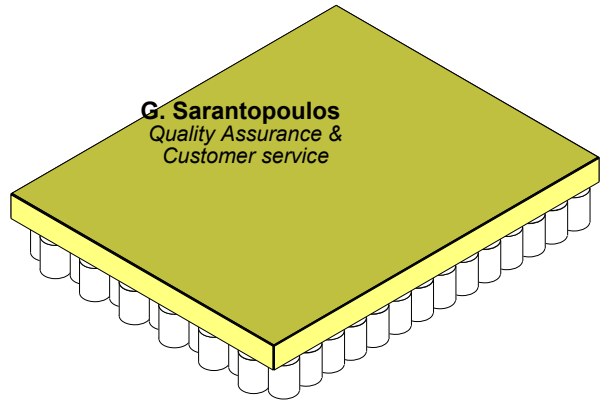

METEORA 50CL

Date Printed : 20/8/2009

Last Saved : 20/8/2009

Yla Code:72244

1200.2

1000.0

G. Sarantopoulos
Quality Assurance &
Customer service

2033.5

1000.0

1200.2

EuroPallet 1200.0x1000.0x145.0

	Bottle (ID)	Bottle (OD)	UnitLoad (Incl. Pal)
Ln:	83.00 mm	83.00 mm	1200.2 mm
Wd:	83.00 mm	83.00 mm	1000.0 mm
Ht:	208.00 mm	208.00 mm	2033.5 mm
Gr:		290.00 g	500.020 kg
Cube:	0.780 l	0.8 l	2.4406 m3