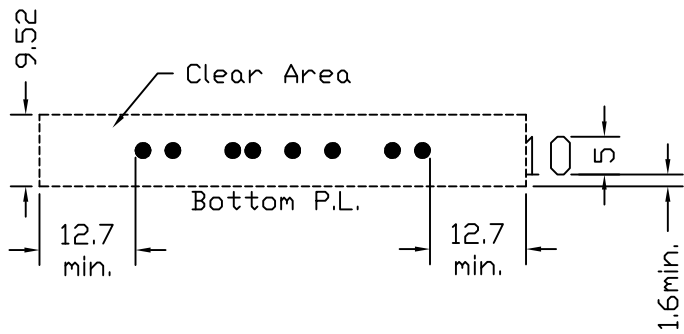

50cl A   50mm

Other dimensions and information as
WENS sheets GS-217 and GS-220

BRIMFUL CAPACITY 520cc

 YIOULA S.A. GLASSWORKS	Mold No.	72244	Capacity	500(±7)cc
	Bottle	50cl METEORA	Fill line	50mm
DWG No. 72244/1	Customer		Weight	290(±11.5)gr
Date: 5/5/09	Machine	DG 5 1/2"	Finish	31.5 STD
Scale: 1:1			Color	FLINT

METEORA 50CL

Date Printed : 20/8/2009

Last Saved : 20/8/2009

Yla Code:72244

1200.2

1000.0

G. Sarantopoulos
Quality Assurance &
Customer service

2033.5

1000.0

1200.2

EuroPallet 1200.0x1000.0x145.0

	Bottle (ID)	Bottle (OD)	UnitLoad (Incl. Pal)
Ln:	83.00 mm	83.00 mm	1200.2 mm
Wd:	83.00 mm	83.00 mm	1000.0 mm
Ht:	208.00 mm	208.00 mm	2033.5 mm
Gr:		290.00 g	500.020 kg
Cube:	0.780 l	0.8 l	2.4406 m3

Height Vert

Bottle:	1638
Area Efficiency:	104.48 %
Cubic Efficiency:	54.49 %
Cases per layer:	182
Layers/load:	9
Pattern:	Staggered

Notes: Wooden pallet 1200X1000 _ Plastic trays _ Bottles per layer: 14X13=182 _ No of layers:9 _ Bottles per pallet: 1638 Pcs