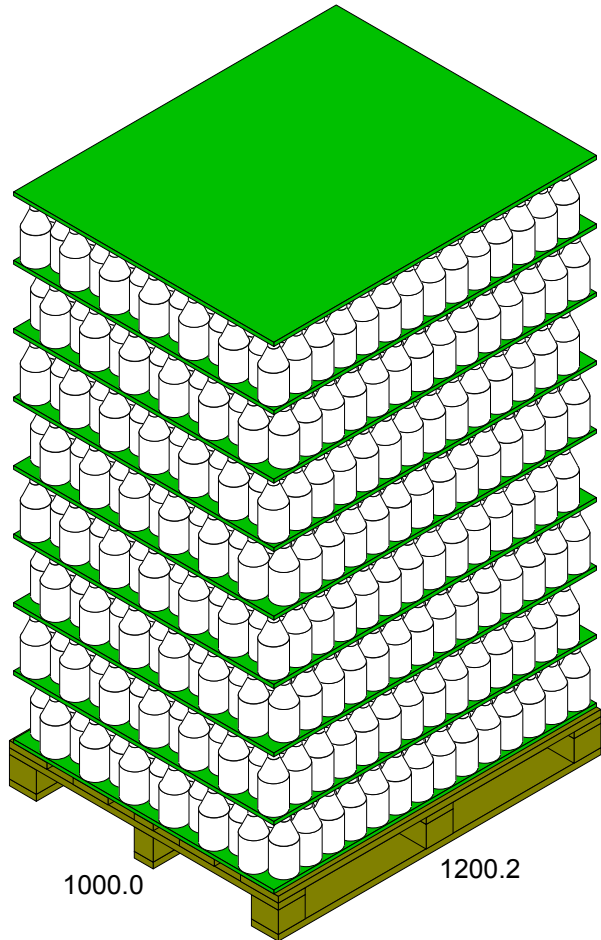

2033.5

1000.0

1200.2

EuroPallet 1200.0x1000.0x145.0

	Bottle (ID)	Bottle (OD)	UnitLoad (Incl. Pal)
Ln:	83.00 mm	83.00 mm	1200.2 mm
Wd:	83.00 mm	83.00 mm	1000.0 mm
Ht:	208.00 mm	208.00 mm	2033.5 mm
Gr:		290.00 g	500.020 kg
Cube:	0.780 l	0.8 l	2.4406 m3

Height Vert

Bottle:	1638
Area Efficiency:	104.48 %
Cubic Efficiency:	54.49 %
Cases per layer:	182
Layers/load:	9
Pattern:	Staggered

Notes: Wooden pallet 1200X1000 _ Plastic trays _ Bottles per layer: 14X13=182 _ No of layers:9 _ Bottles per pallet: 1638 Pcs