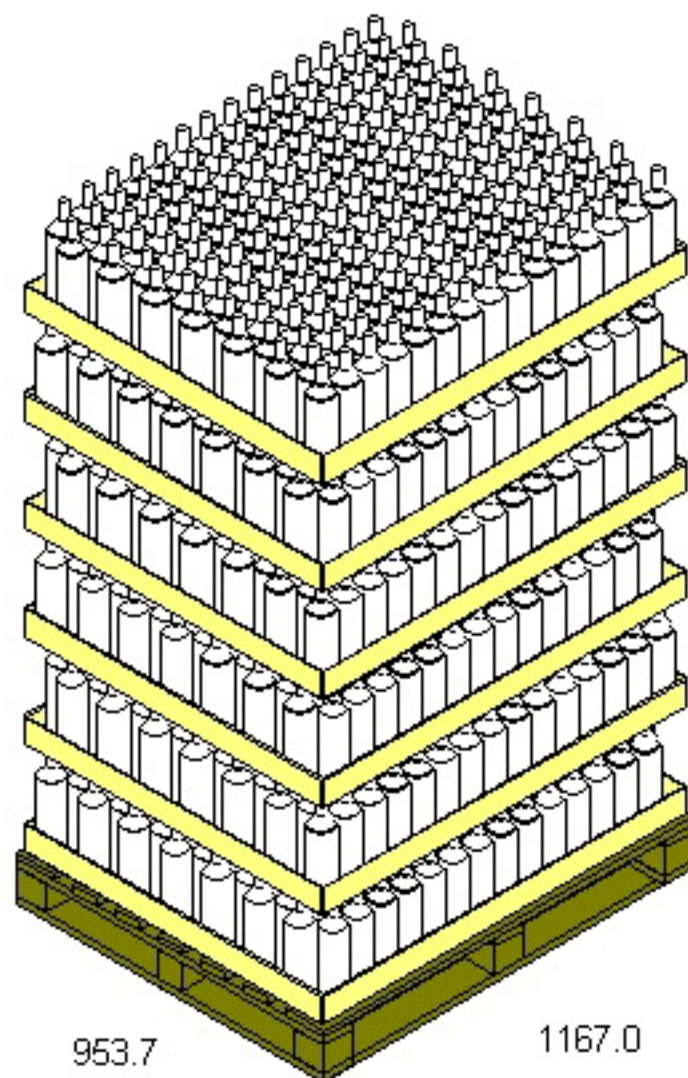

1167.0

953.7

2265.2

953.7

1167.0

YLA 90407_FRENCH 1200.0x1000.0x143.0

	Bottle (ID)	Bottle (OD)	UnitLoad (Incl. Pal)
Ln:	77.80 mm	77.80 mm	1167.0 mm
Wd:	77.80 mm	77.80 mm	953.7 mm
Ht:	300.00 mm	300.00 mm	2265.2 mm
Grs:		0 kg	710 kg
Cube:	1 l	1 l	2521 l

Height Vert

Bottle:	1421
Area Efficiency:	102.39 %
Cubic Efficiency:	60.72 %
Cases per layer:	203
Layers/load:	7
Pattern:	Staggered

Notes: Wooden pallet_ French (1200x1000x143)_ Bottles per layer:(7X14)+(7x15)=203_No of layers:7_Bottles per pallet:1421Pcs_Naylon sheet 60my placed on wooden pallet , underneath bottom cardboard layer to protect against any moisture_ cardboard layers Normal Position_ Plastic Shroud 140my, (12m/ UV protected)