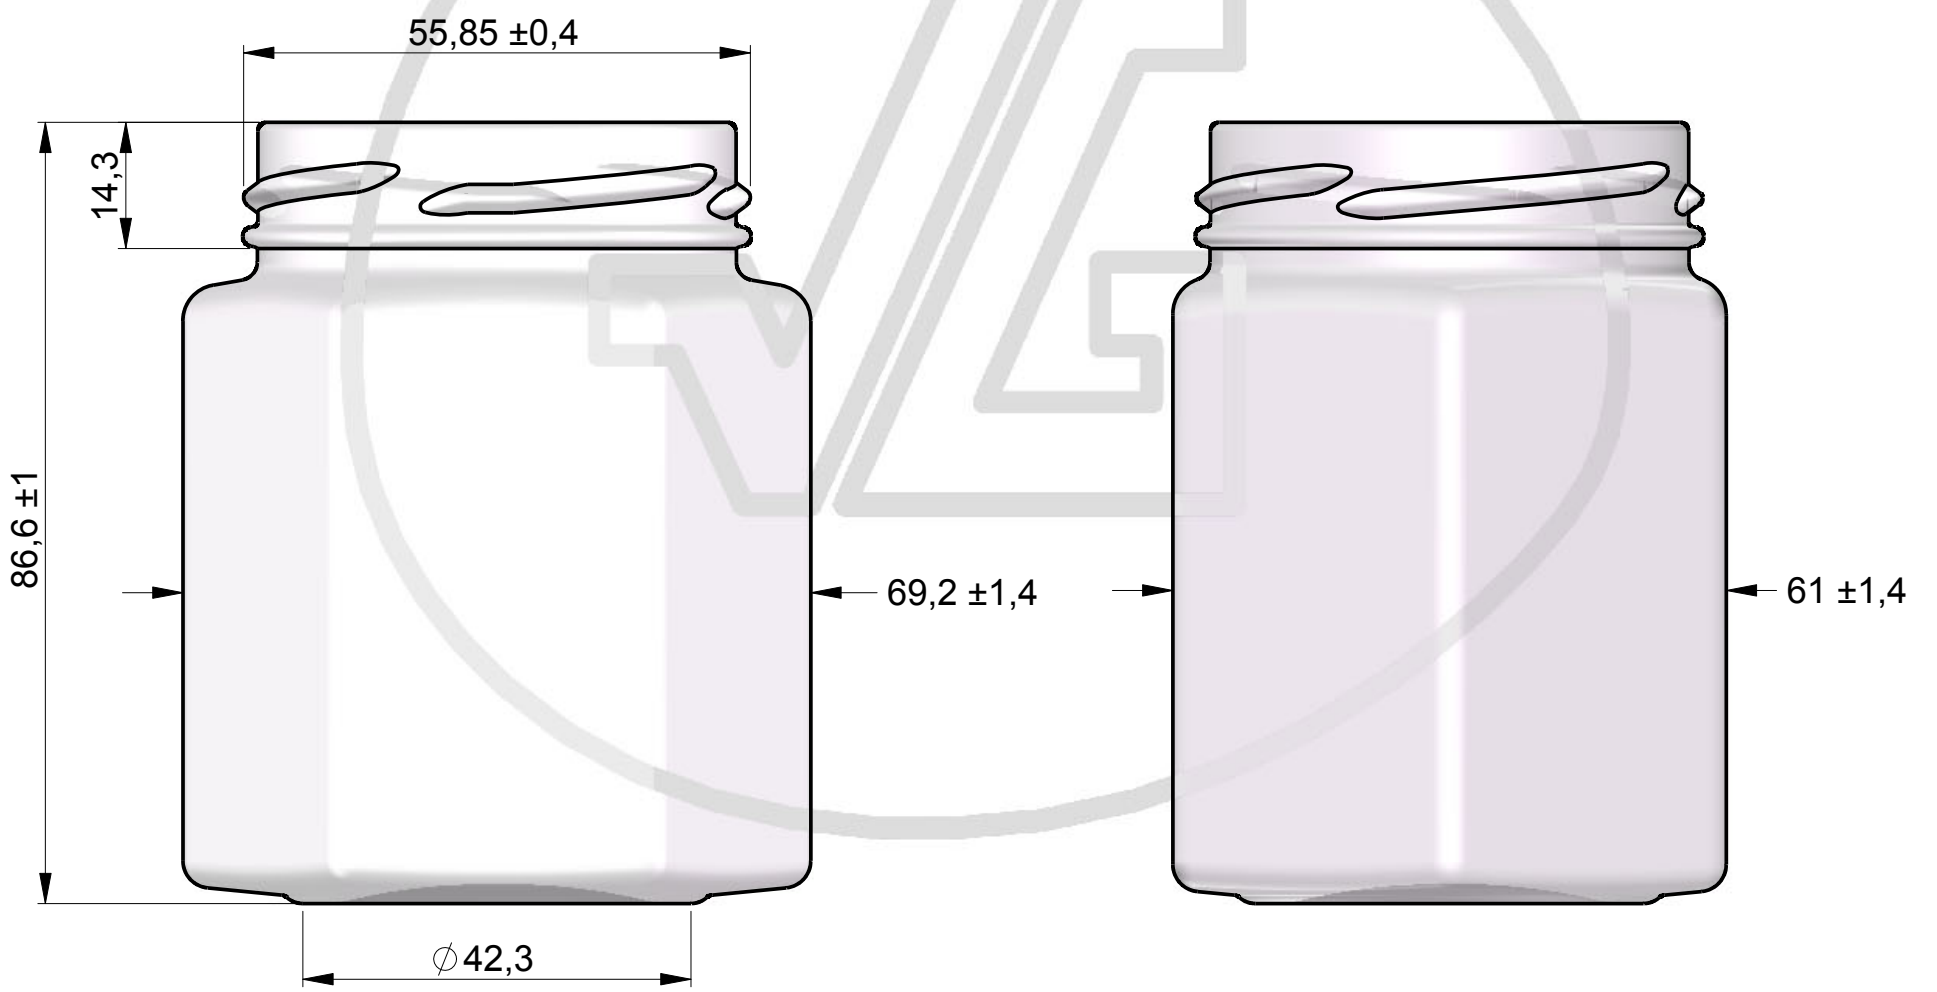

DIAGONAL VIEW

SIDE VIEW

code

10159

-

color

flint

-

description

Hexagonal

brimful capacity

196±4 ml

nominal capacity

- ml

fill point

- mm

weight

140 g

finish

TO 58 BEAD

palletizing **6498 pcs/pallet**

ELIAS VALAVANIS S.A. - GLASSWORKS

INDUSTRIAL AREA OF LARISSA,

P.C. 41004, P.O.Box 3071

Email: sales@valglass.gr

Tel : +30 2410 661888/ +30 2410 541397

www.valglass.gr